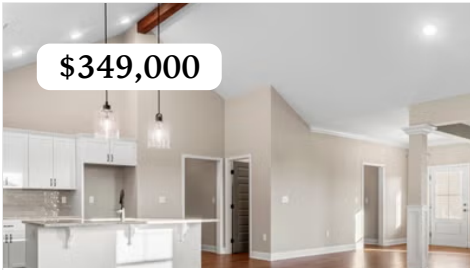

Quick Move-In Homes at Brookhill Cottages

\$349,000

20071 Cherry Brook Road

3 BR | 2.0 BA | 2,110 SF

\$381,287

19981 Pebble Brook Lane

3 BR | 2.0 BA | 2,174 SF