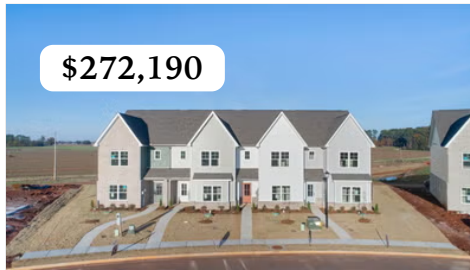

## Quick Move-In Homes at The Terraces

**\$256,000**

**163 Susan Lynn Drive**

3 BR | 2.5 BA | 1,760 SF

**\$245,000**

**169 Susan Lynn Drive**

3 BR | 2.5 BA | 1,774 SF

**\$259,000**

**171 Susan Lynn Drive**

3 BR | 2.5 BA | 1,760 SF

**\$266,710**

**161 Susan Lynn Drive**

3 BR | 2.5 BA | 1,760 SF

**\$306,085**

**197 Susan Lynn Drive**

3 BR | 2.5 BA | 1,769 SF

**\$280,185**

**195 Susan Lynn Drive**

3 BR | 2.5 BA | 1,769 SF

**\$272,190**

**193 Susan Lynn Drive**

3 BR | 2.5 BA | 1,769 SF